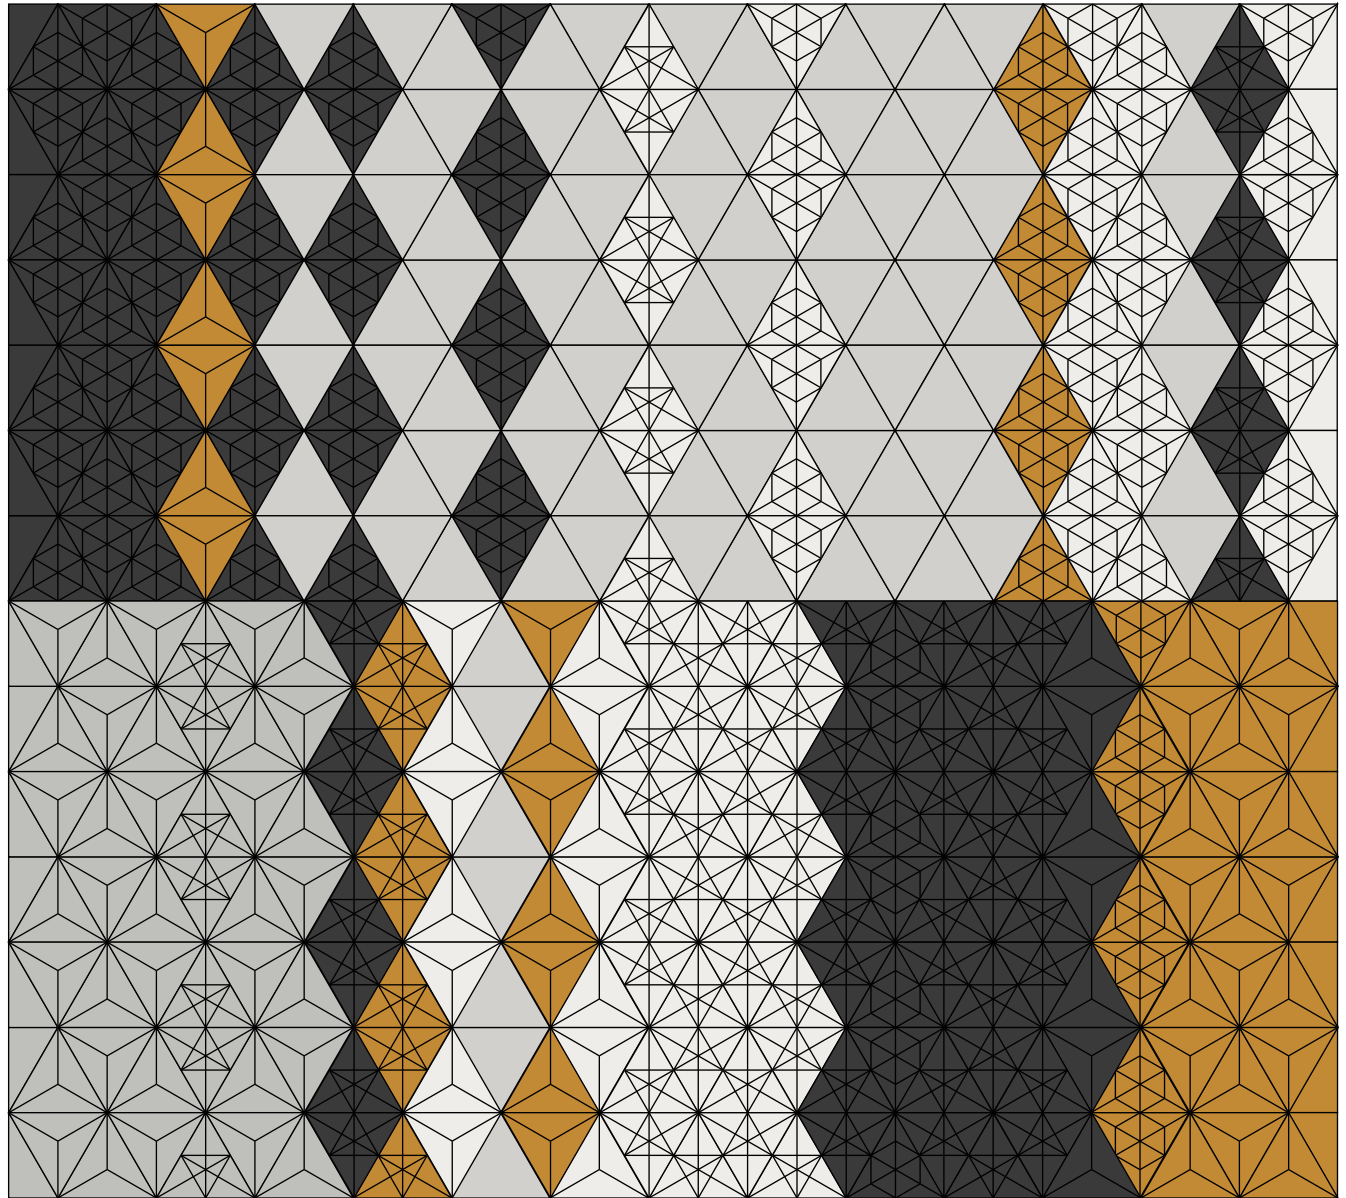

Tre's magnetic visual appeal is the result of precisely rendered angular contours that harness the beauty of symmetry, as well as the dynamic interplay of depth, light and shadow, and the energetic movement of geometric flow. *Tre* enables one to envision and create endless pattern combinations from the simplest minimalist applications to the most elaborate kaleidoscopic masterpieces.

Hexa I.

Up/Down

Left/Right

Slide

Hexa II.

Colours

-  Mutual Attraction
-  Subtle Euphoria
-  Intuitive Aura
-  Poetic Union

Colours

-  Mutual Attraction
-  Majestic Science
-  Inhereted Seredipity
-  Hello Eternity

Colours

-  Night Straight
-  Reliable Shaman
-  Scenic Canyon
-  Marine Muse

Colours

- ▲ Velvet Serenity
- ▲ Next To Everything
- ▲ Poetic Union
- ▲ Weekend Haven