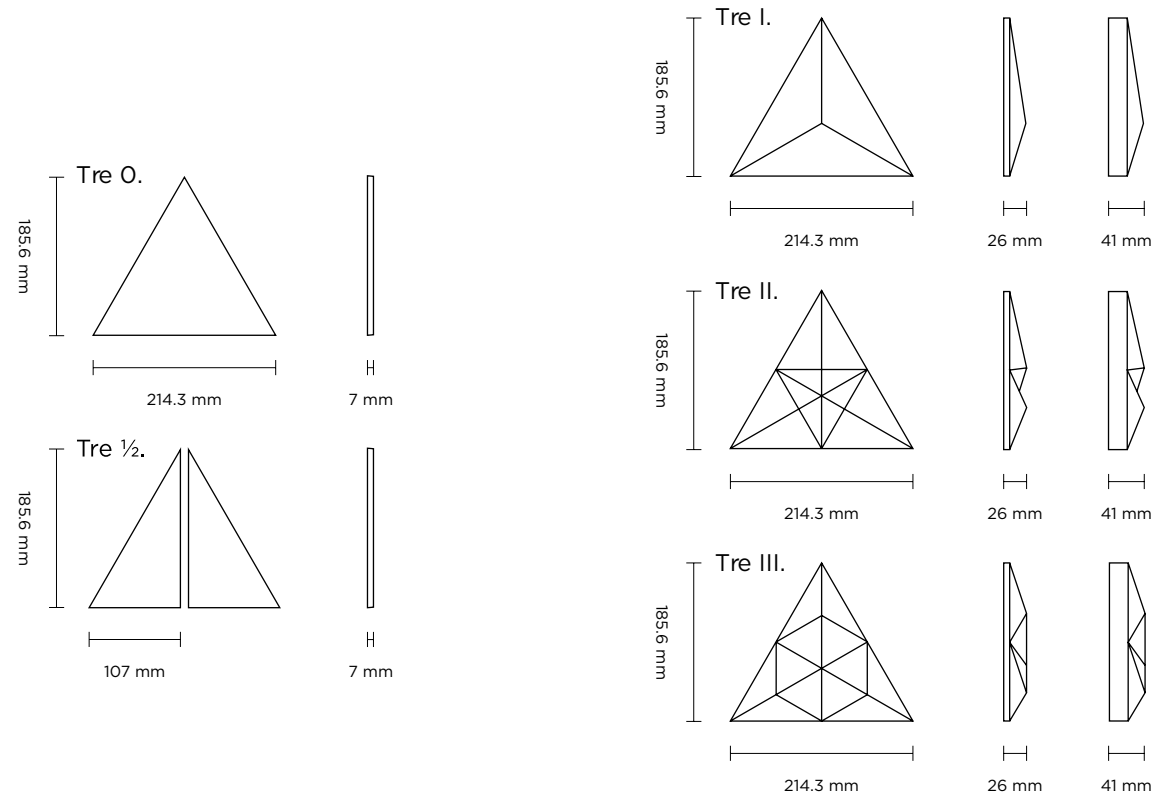

designed by:

concrete tiles by:

TRELEMENTS

4 distinct surfaces, 2 levels of thickness, 9 compatible trelements
Infinite design applications

Tre offers designers and architects the ability to easily create intriguing and visually stunning surfaces.

Tre tiles have a height of 185.6 mm and an edge length of 214.3 mm. *Tre I.*, *II.* and *III.* are available in 2 levels of thickness: 26 mm and 41 mm, giving the possibility to create tiered surfaces.

The tiles can be assembled in 2 main ways: either with all vertices and edges aligned, or offset, with the apexes of the tiles aligned with the opposing tile's center point.

5 different ways to arrange