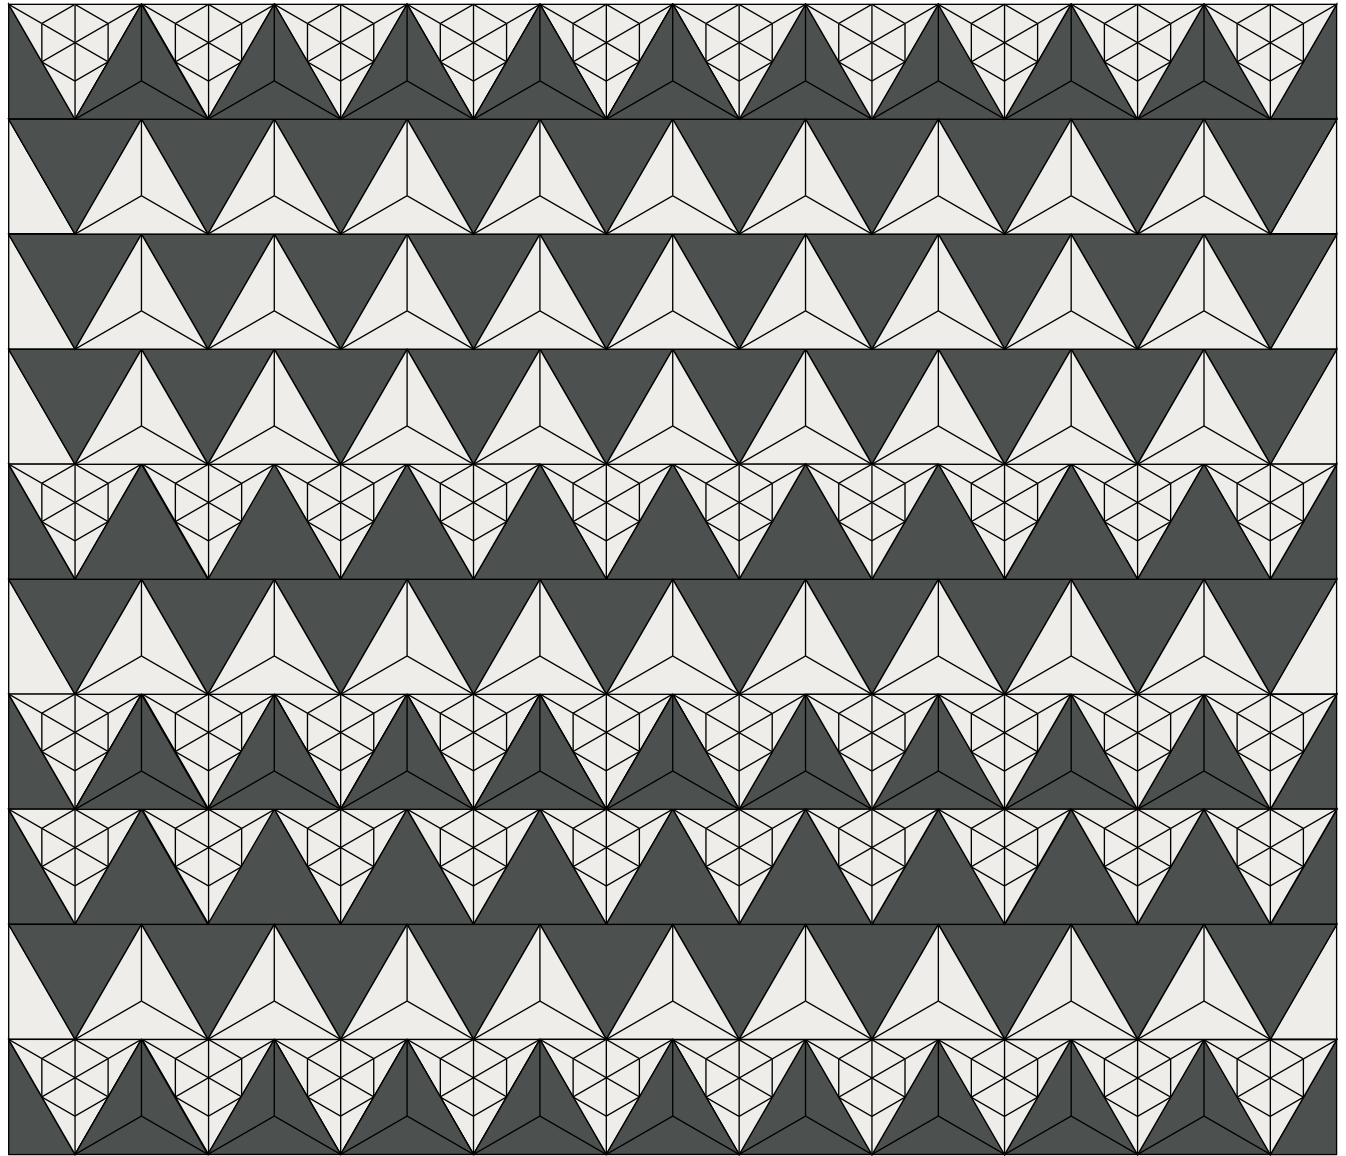

Colours

Mutual Attraction

Hello Eternity