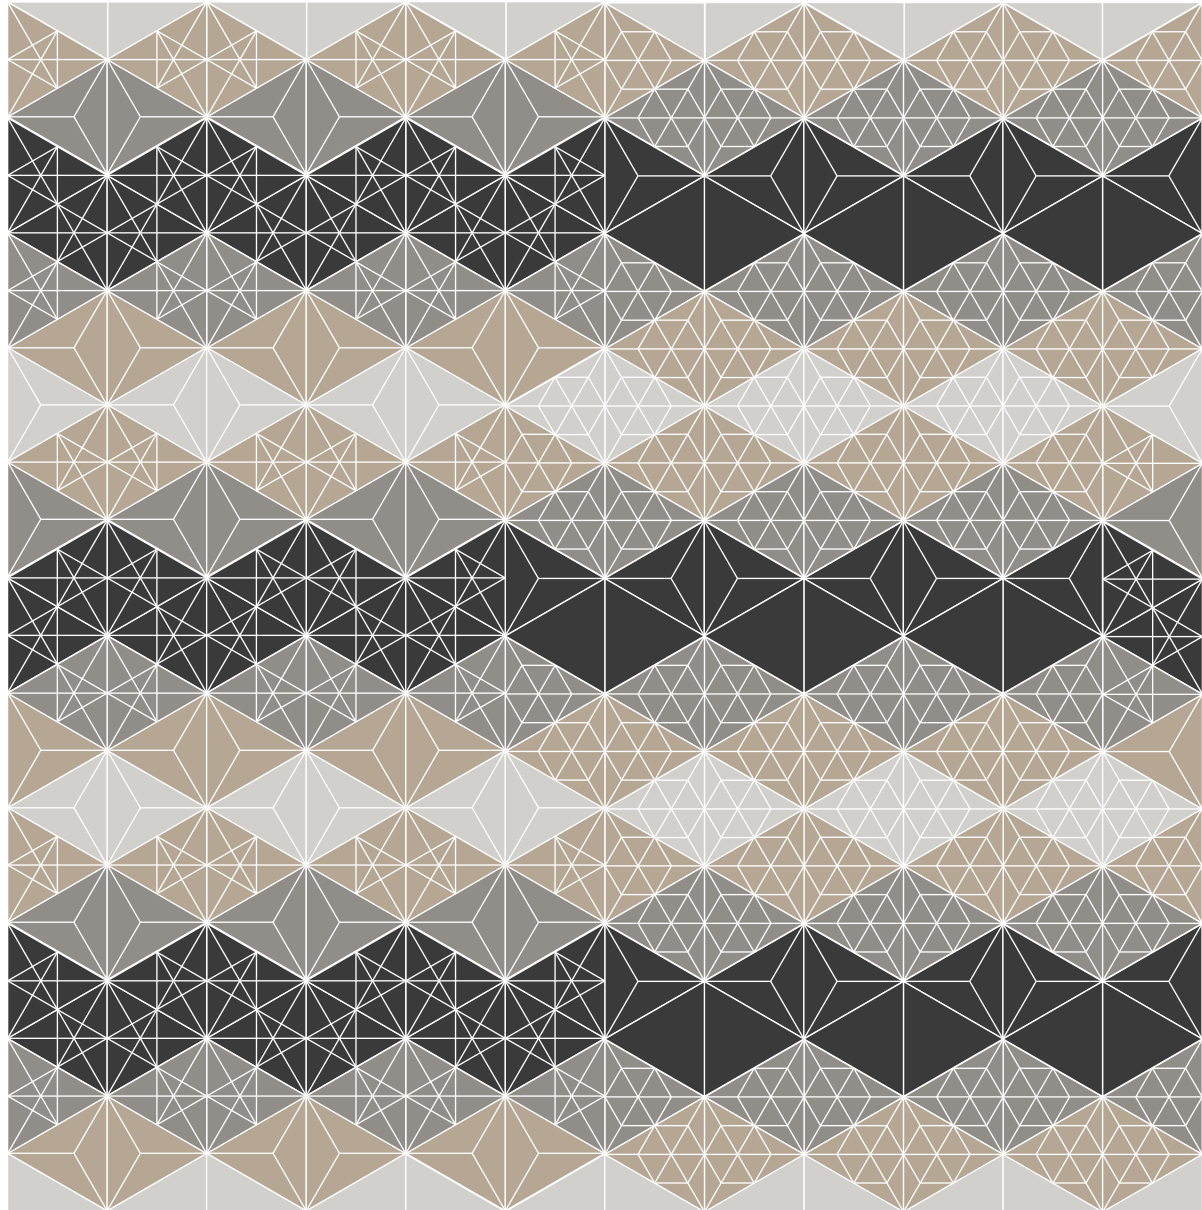

Tre's magnetic visual appeal is the result of precisely rendered angular contours that harness the beauty of symmetry, as well as the dynamic interplay of depth, light and shadow, and the energetic movement of geometric flow. *Tre* enables one to envision and create endless pattern combinations from the simplest minimalist applications to the most elaborate kaleidoscopic masterpieces.

Colours

-  Organic Zest
-  Evocative Sencha
-  Poetic Union
-  Weekend Haven

Colours

Colours

Colours

- Seascape Allure
- Healing Aspiration
- Rewarding Peace
- Holistic Approach
- Hello Eternity

Colours

- ▲ Mutual Attraction
- ▲ Majestic Science
- ▲ Inhereted Seredipity